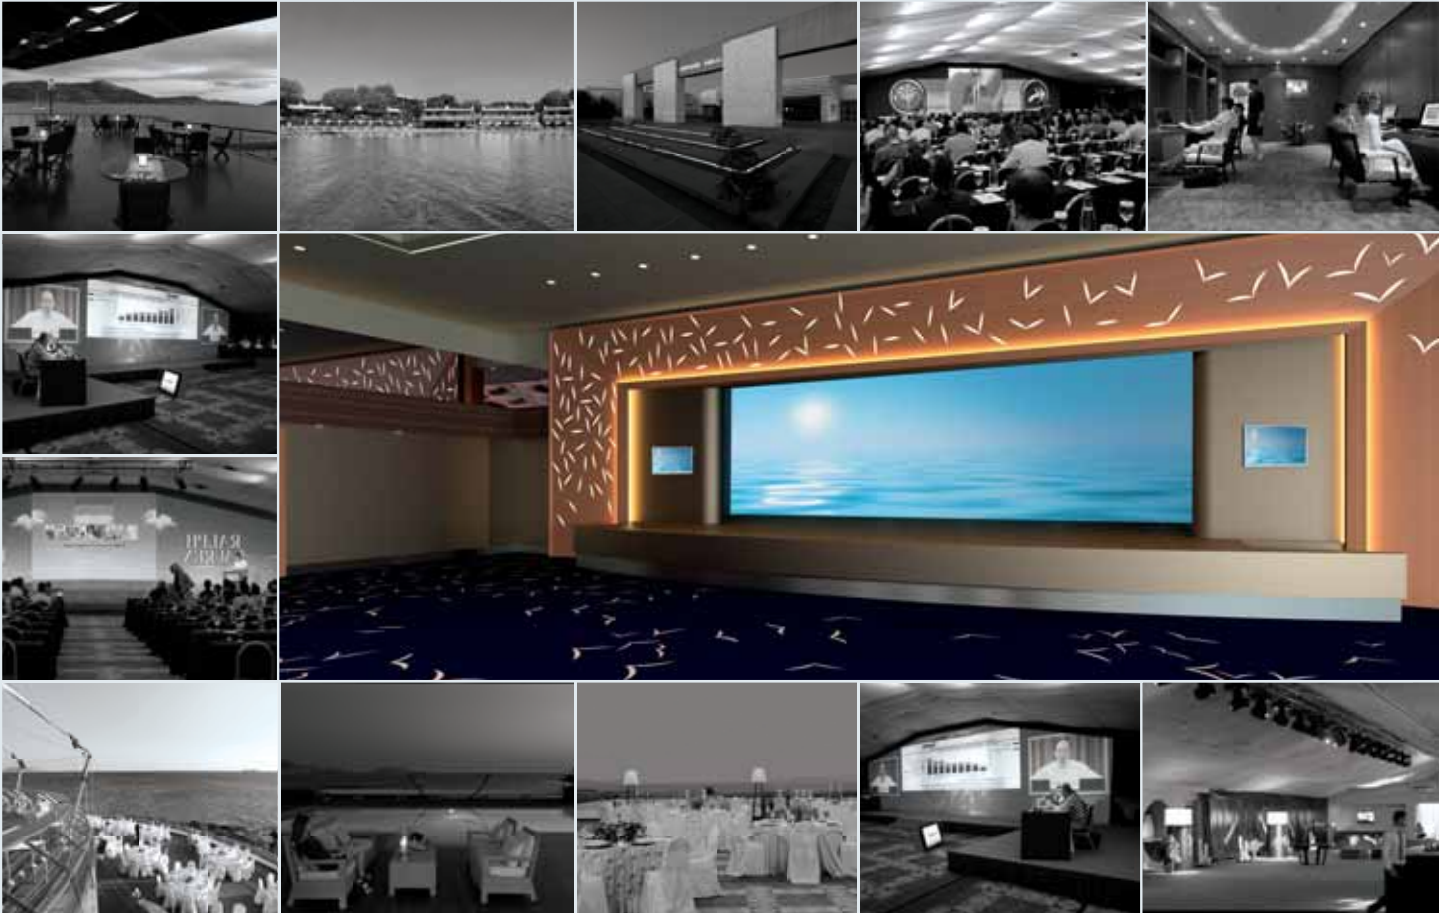

GRAND EVENTS WITH A VIEW

THE LEADING HOTELS
OF THE WORLD®

CONFERENCE FACILITIES
BANQUET CAPACITIES
& FLOOR PLANS